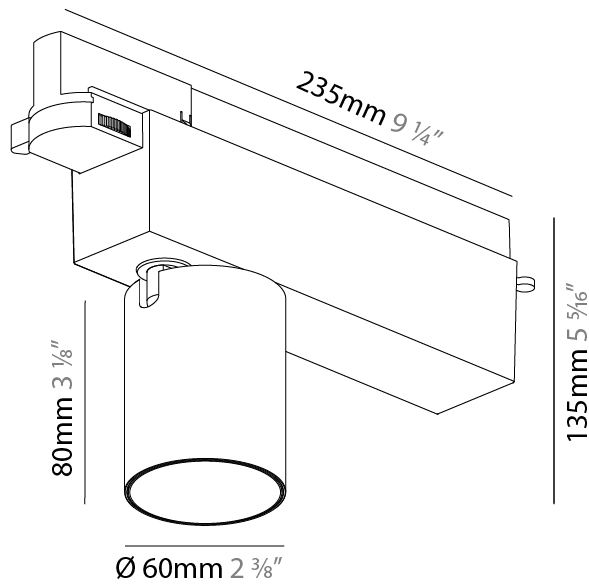

PHYSICAL

Shape: Cylinder
Diameter (mm): 60
Diameter (in): 2 3/8
Length (mm): 235
Length (in): 9 1/4
Height (mm): 135
Height (in): 5 5/16
Light Distribution: Adjustable / Direct
Weight (kg): 0.7
Weight (lbs): 1.54
Installation Requirement: Track or profile system
Fixture Finish: SSR / BKV / CWI / CRY / HAB / UFT / ITA / RUA / FTG / MYG / LOD / PUS / FRO / FUP / KIA / POP / BLS / SPG / MEY / GOH / GUM / CHC / COM / ABZ / JAG / OBR / MOS / ROR
Fixture Material: Aluminum Die Cast

ELECTRICAL

Lamp Type: LED (Zhaga Standard)
Input Wattage (W): 12 / 15
Total Output Wattage (W): 10.8 / 13.5
Dimming: Tri-Mode (Non-Dimming and Phase Dimming (120Vac only) and 0-10V Dimming)
Driver Included: Yes
Driver Location: Integrated
Driver Type: Constant Current - Universal
Driver Class: Class 2
Input Voltage (V): 120 - 277
Constant Current (MA): 350

LED

Number of LEDs: 1
Color Temperature (°K): 2700 / 3000 / 3500 / 4000
Max. Delivered Lumen (lm): 520 / 580 / 627 / 640
Nominal Lumen (lm): 960 / 1070 / 1156 / 1180
CRI: >90 CRI
Lamp Life (hrs): 50000
Upon Request: Special Color Temperature Special Led

OPTICAL

Beam Angle: 8
Adjustability: Rotational 340°; Tilt 90°
Upon Request: Special Beam Angles

RATINGS AND CERTIFICATIONS

Certified By: Certified for North American Standards
IP rating: IP20

PROJECT	
TYPE	
SPECIFIER	
QUANTITY	
DATE