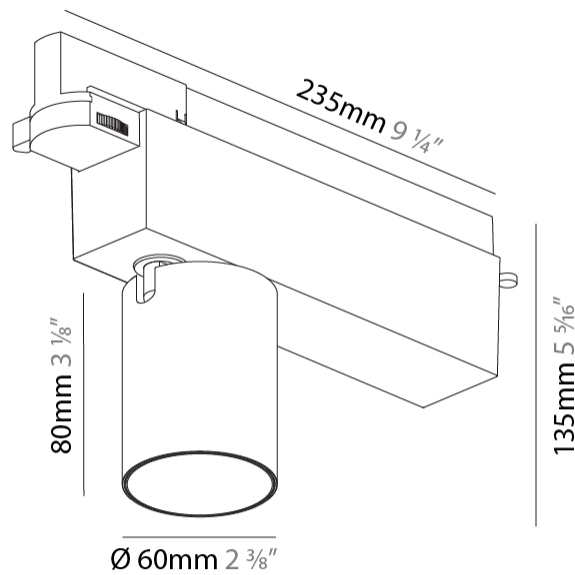

GENERAL

Series: Centriq
Subseries: Centriq 60
Brand: Prolicht
Division: Architectural
Mounting Type: Track
Mounting Location: Ceiling
Subcategory: Spots

PHYSICAL

Shape: Cylinder
Diameter (mm): 60
Diameter (in): 2 3/8
Length (mm): 235
Length (in): 9 1/4
Height (mm): 135
Height (in): 5 5/16
Light Distribution: Adjustable / Direct
Weight (kg): 0.897
Weight (lbs): 1.977
Installation Requirement: Track or profile system
Fixture Finish: SSR / BKV / CWI / CRY / HAB / UFT / ITA / RUA / FTG / MYG / LOD / PUS / FRO / FUP / KIA / POP / BLS / SPG / MEY / GOH / GUM / CHC / COM / ABZ / JAG / OBR / MOS / ROR
Fixture Material: Aluminum

ELECTRICAL

Lamp Type: LED (Zhaga Standard)
Input Wattage (W): 14
Total Output Wattage (W): 12.5
Dimming: Tri-Mode (Non-Dimming and Phase Dimming (120Vac only) and 0-10V Dimming)
Driver Included: Yes
Driver Location: Integrated
Driver Type: Constant Current - Universal
Driver Class: Class 2
Input Voltage (V): 120 - 277
Constant Current (MA): 350

LED

Number of LEDs: 1
Color Temperature (°K): 2700 / 3000 / 3500 / 4000
Max. Delivered Lumen (lm): 940 / 980 / 1029 / 1050
Nominal Lumen (lm): 1386 / 1438 / 1511 / 1542
CRI: >90 CRI
Lamp Life (hrs): 50000
Upon Request: Special Color Temperature Special Led

OPTICAL

Reflector: 20 / 40 / 60
Adjustability: Rotational 340°; Tilt 90°
Upon Request: Special Beam Angles

RATINGS AND CERTIFICATIONS

Certified By: Certified for North American Standards
IP rating: IP20